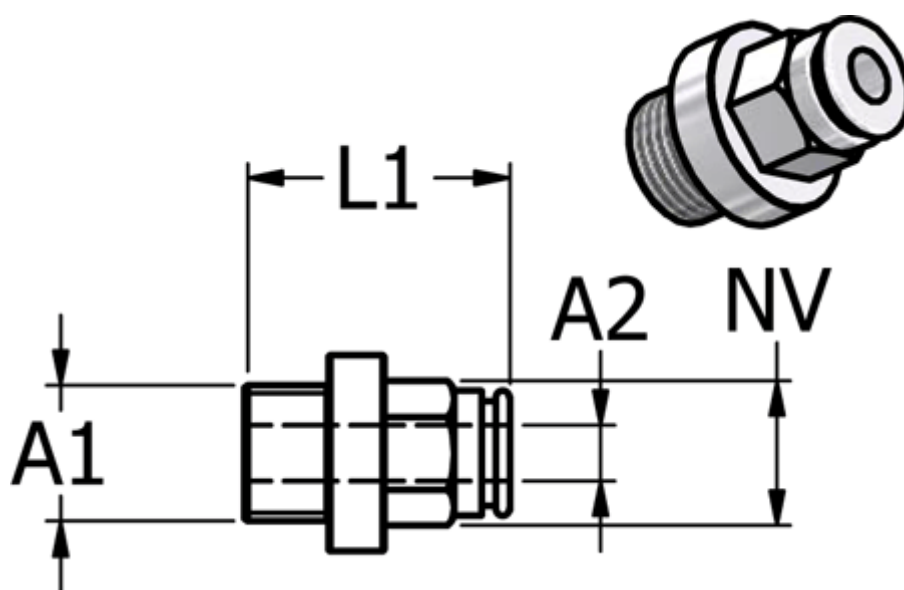

Article number: 5868450184

Description: Metal Push-in fitting 845.018-4, Ø4-G 1/8"
Straight union with FPM O-ring

Measures

Ext. hose diameter A2	= 4
L1	= 20
NV	= 9
Thread A1	= G 1/8"